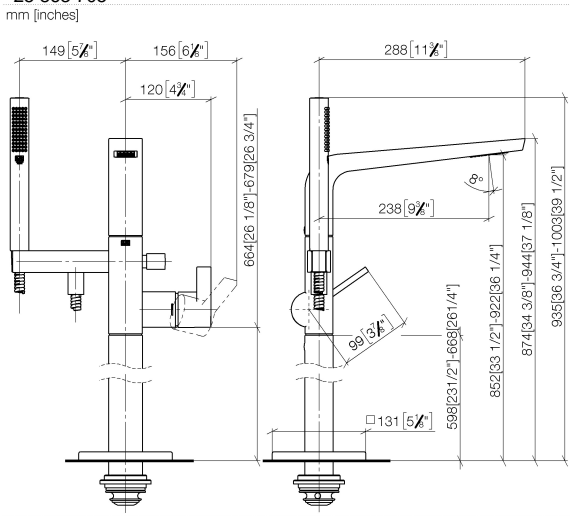

CL.1 Single-lever bath mixer with stand pipe for free-standing assembly with hand shower set - Dark Chrome

CL.1

25 863 705

- 238mm projection
- rectangular spray pattern with 55 individual jets
- max. spout flow rate 24.6 l/min
- Hand shower: COMPACT RAIN, max. flow rate 6.8 l/min (at 3 bar)
- bar-type hand shower with anti-scale system
- wall bracket
- automatic bath/shower diverter
- total height 935 - 1005 mm
- stand pipe height 598 - 668 mm
- height up to aerator 852 – 922 mm
- push-on rosette 131 x 131 mm
- metal shower hose 1250mm with integrated anti-twist protection

CL.1

25 863 705

mm [inches]

Flow rate chart

Certificates

Belgaqua_24-003-27_1.

CL.1 Single-lever bath mixer with stand pipe for free-standing assembly with hand shower set - Dark Chrome

CL.1

No.	Item Number	Name	Quantity used	Delivery time
1	90 12 11 140 30-19	shower	1	20
2	90 30 02 072 00-19	Metal shower hose 1/2" x 3/8" x 1250 mm - Dark Chrome	1	20
3	09 18 40 118 90	sleeve	1	2
4	09 31 11 058 90	pin	1	2
5	09 31 11 040 90	pin	3	2
6	90 23 01 141 00 90	back-flow preventer	1	2
7	90 14 10 010 00 90	seal	2	2
8	09 24 03 130-00	nipple	1	10
9	90 16 02 023 00 90	spring	1	2
10	09 31 09 094 20-19	pull-rod	1	60
11	90 14 10 055 00 90	seal	1	2
12	09 21 34 080-19	nipple	1	60
13	90 14 10 033 00 90	seal	1	2
14	09 24 03 069 90	nipple	1	2
15	90 21 02 069 00-19	cover	1	20
16	90 14 20 026 00 90	seal	1	2
17	04 31 20 034 00 90	plug	2	2
18	90 11 70 008 00-19	spout	1	20
19	09 20 71 031-19	handle	1	60
20	09 14 10 148 90	seal	2	2
21	90 15 05 039 00 90	cartridge	1	2
22	09 24 04 298 90	nut	1	2
23	09 14 10 037 90	seal	1	2
24	09 28 30 036-19	cover	1	20
25	09 20 67 014-19	handle	1	60
26	90 31 11 030 00 90	pin	1	2
27	90 31 20 087 00-19	plug	1	20
28	09 14 10 139 90	seal	2	2
29	04 28 22 025 00 90	connection	2	2
30	09 20 93 051 90	holder	2	2
31	04 28 22 024 00-19	pipe	1	60
32	09 27 71 011-19	rosette	1	60
33	09 14 03 107 90	seal	1	2
34	09 14 10 084 90	seal	1	2
35	09 14 10 018 90	seal	1	2